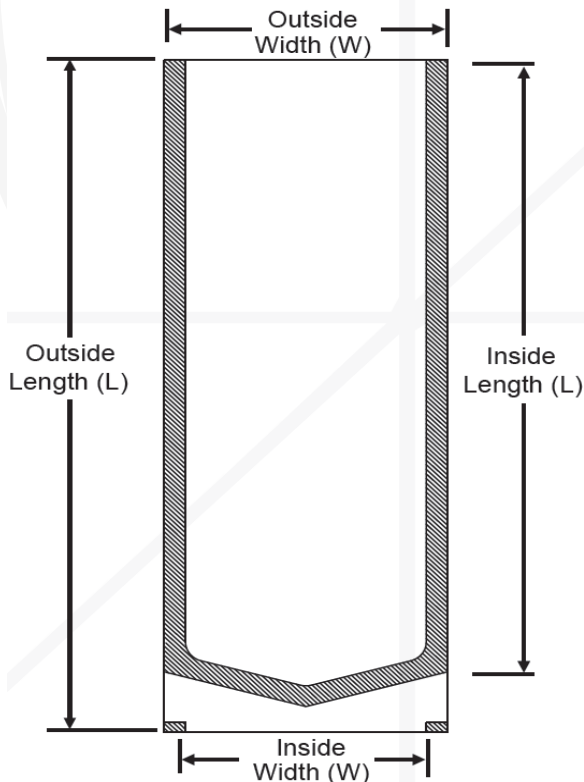

POUCHES

- Chevron, peelable structure
- Materials: Tyvek 1073B/polyester, nylon, or foil
- Single or double barrier
- Five year shelf-life
- EO (Tyvek only) and gamma compatible

*NOTE: All dimensions are approximate

Pouch #	Inside Dimensions		Outside Dimensions	
	L	W	L	W
1097	8.5"	1.75"	9.25"	2.5"
1098	8.5"	2.75"	9.25"	3.5"
1099	2.0"	1.25"	4.25"	2.0"
1100	4.0"	2.25"	7.0"	3.0"
1101	5.0"	3.25"	9.0"	4.0"
1102	6.0"	5.25"	10.0"	6.0"
1103	14.0"	11.25"	18.0"	12.0"
1104	6.25"	2.25"	7.0"	3.0"
1105	4.25"	1.25"	5.0"	2.0"
1106	4.5"	2.75"	5.25"	3.5"
1107	6.25"	3.75"	7.0"	4.5"