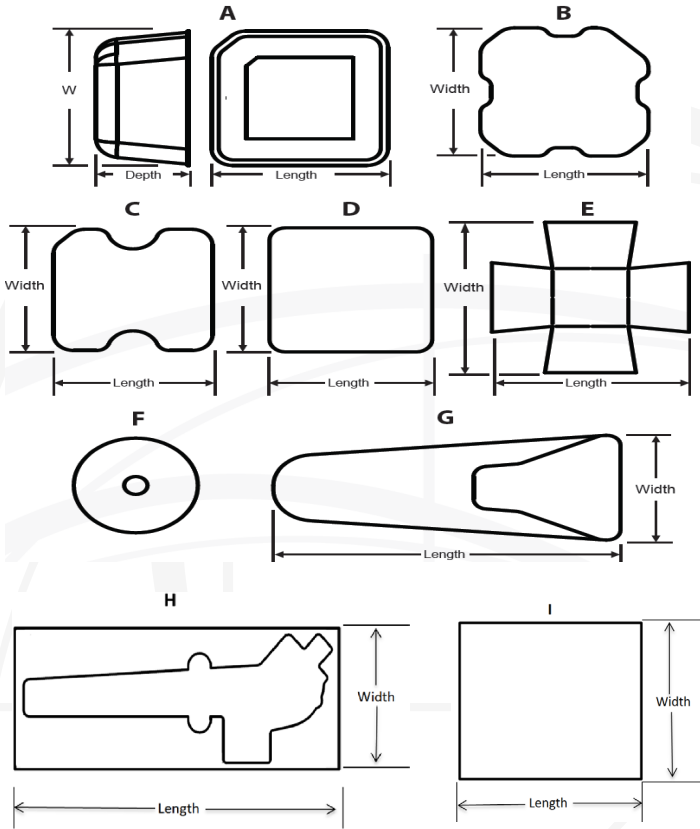

*NOTE: All dimensions are approximate

Tray #	Inside Dimensions			Outside Dimensions		
	L	W	D	L	W	D
RP1MD	4.5"	4.5"	2.8"	5.5"	5.5"	2.9"
RP1LG	5.6"	5.6"	3.2"	6.4"	6.4"	3.3"
RP2SM	3.4"	3.4"	2.4"	4.6"	4.6"	2.5"
RP2MD	4.5"	4.5"	2.8"	5.5"	5.5"	2.9"
RP2.5SM	3.4"	3.4"	1.2"	4.6"	4.6"	1.3"
RP2.5MD	4.5"	4.5"	1.4"	5.5"	5.5"	1.5"
RP2.5XS	2.3"	2.3"	1.0"	3.7"	3.7"	1.1"
RP3MD	9.8"	4.1"	1.2"	11.1"	5.2"	1.3"
RP3LG	10.0"	4.3"	1.4"	12.3"	6.4"	1.5"

Pouch #	Inside Dimensions		Outside Dimensions	
	L	W	L	W
1097	8.5"	1.75"	9.25"	2.5"
1098	8.5"	2.75"	9.25"	3.5"
1099	2.0"	1.25"	4.25"	2.0"
1100	4.0"	2.25"	7.0"	3.0"
1101	5.0"	3.25"	9.0"	4.0"
1102	6.0"	5.25"	10.0"	6.0"
1103	14.0"	11.25"	18.0"	12.0"
1104	6.25"	2.25"	7.0"	3.0"
1105	4.25"	1.25"	5.0"	2.0"
1106	4.5"	2.75"	5.25"	3.5"
1107	6.25"	3.75"	7.0"	4.5"

FOAM/URETHANE

- Die-cut and molded
- Cross-linked polyethylene foam and urethane
- EO and gamma sterilization compatible
- Custom designs

*NOTE: All dimensions are approximate

#	Dimensions		
	L	W	D
A-Foam	4.4"	4.4"	2.0"
B-Foam	3.4"	3.4"	0.13"
C-Foam	4.8"	4.8"	0.38"
C-Foam	2.3"	2.3"	0.13"
E-Foam	6.5"	6.5"	0.13"
F-Foam	1.5"	2.0"	N/A
G-Uret	9.8"	3.9"	N/A
H-Foam	16.50"	8.0"	2.0"
I-Foam	1.13"	1.13"	N/A

CARTONS

- SBS and e-flute corrugated materials
- Printed and unprinted
- Custom graphic designs
- Custom sizes

*NOTE: All dimensions are approximate

#	Dimensions		
	L	W	D
1001	6.8"	3.2"	6.8"
1002	4.375"	1.312"	6.0"
1003	6.0"	1.3"	6.0"
1004	2.8"	0.8"	7.0"
1005	5.8"	3.0"	5.8"
1006	6.5"	1.6"	12.5"
1007	3.0"	0.875"	2.50"
1008	9.0"	4.0"	7.0"
1010	6.0"	1.0"	13.0"