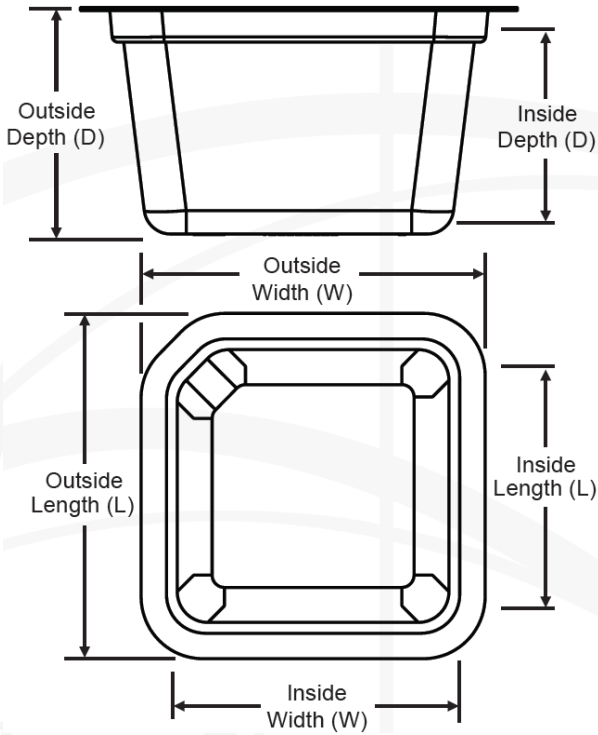

TRAYS

- Precision, pressure-formed PETG
- 1073 B Tyvek Lidstock
- Single or double barrier
- Custom foam and urethane protection available
- Five year shelf life (Data Upon Request)
- EO and Gamma sterilization compatible

*NOTE: All dimensions are approximate

Tray #	Inside Dimensions			Outside Dimensions		
	L	W	D	L	W	D
RP1MD	4.5"	4.5"	2.8"	5.5"	5.5"	2.9"
RP1LG	5.6"	5.6"	3.2"	6.4"	6.4"	3.3"
RP2SM	3.4"	3.4"	2.4"	4.6"	4.6"	2.5"
RP2MD	4.5"	4.5"	2.8"	5.5"	5.5"	2.9"
RP2.5SM	3.4"	3.4"	1.2"	4.6"	4.6"	1.3"
RP2.5MD	4.5"	4.5"	1.4"	5.5"	5.5"	1.5"
RP2.5XS	2.3"	2.3"	1.0"	3.7"	3.7"	1.1"
RP3MD	9.8"	4.1"	1.2"	11.1"	5.2"	1.3"
RP3LG	10.0"	4.3"	1.4"	12.3"	6.4"	1.5"

Pouch #	Inside Dimensions		Outside Dimensions	
	L	W	L	W
1097	8.5"	1.75"	9.25"	2.5"
1098	8.5"	2.75"	9.25"	3.5"
1099	2.0"	1.25"	4.25"	2.0"
1100	4.0"	2.25"	7.0"	3.0"
1101	5.0"	3.25"	9.0"	4.0"
1102	6.0"	5.25"	10.0"	6.0"
1103	14.0"	11.25"	18.0"	12.0"
1104	6.25"	2.25"	7.0"	3.0"
1105	4.25"	1.25"	5.0"	2.0"
1106	4.5"	2.75"	5.25"	3.5"
1107	6.25"	3.75"	7.0"	4.5"

FOAM/URETHANE

- Die-cut and molded
- Cross-linked polyethylene foam and urethane
- EO and gamma sterilization compatible
- Custom designs

*NOTE: All dimensions are approximate

#	Dimensions		
	L	W	D
A-Foam	4.4"	4.4"	2.0"
B-Foam	3.4"	3.4"	0.13"
C-Foam	4.8"	4.8"	0.38"
C-Foam	2.3"	2.3"	0.13"
E-Foam	6.5"	6.5"	0.13"
F-Foam	1.5"	2.0"	N/A
G-Uret	9.8"	3.9"	N/A
H-Foam	16.50"	8.0"	2.0"
I-Foam	1.13"	1.13"	N/A