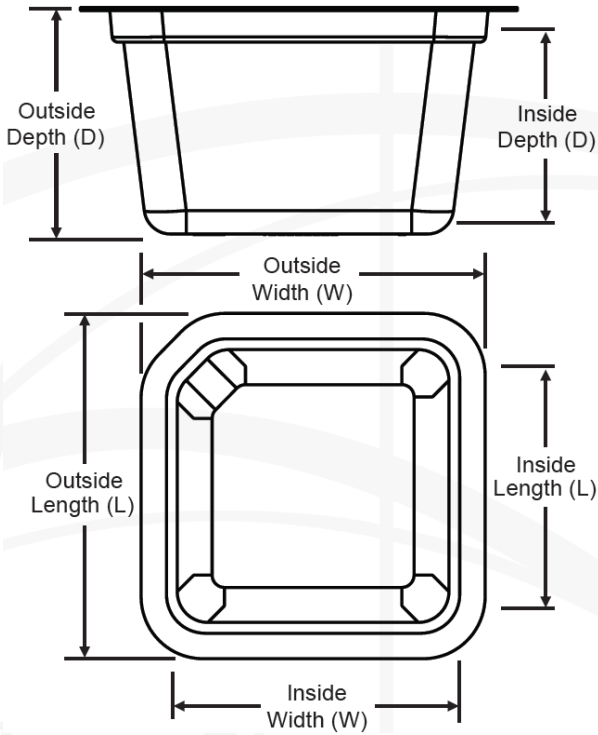

## TRAYS

- Precision, pressure-formed PETG
- 1073 B Tyvek Lidstock
- Single or double barrier
- Custom foam and urethane protection available
- Five year shelf life (Data Upon Request)
- EO and Gamma sterilization compatible

\*NOTE: All dimensions are approximate

Tray #	Inside Dimensions			Outside Dimensions		
	L	W	D	L	W	D
RP1MD	4.5"	4.5"	2.8"	5.5"	5.5"	2.9"
RP1LG	5.6"	5.6"	3.2"	6.4"	6.4"	3.3"
RP2SM	3.4"	3.4"	2.4"	4.6"	4.6"	2.5"
RP2MD	4.5"	4.5"	2.8"	5.5"	5.5"	2.9"
RP2.5SM	3.4"	3.4"	1.2"	4.6"	4.6"	1.3"
RP2.5MD	4.5"	4.5"	1.4"	5.5"	5.5"	1.5"
RP2.5XS	2.3"	2.3"	1.0"	3.7"	3.7"	1.1"
RP3MD	9.8"	4.1"	1.2"	11.1"	5.2"	1.3"
RP3LG	10.0"	4.3"	1.4"	12.3"	6.4"	1.5"

Pouch #	Inside Dimensions		Outside Dimensions	
	L	W	L	W
1097	8.5"	1.75"	9.25"	2.5"
1098	8.5"	2.75"	9.25"	3.5"
1099	2.0"	1.25"	4.25"	2.0"
1100	4.0"	2.25"	7.0"	3.0"
1101	5.0"	3.25"	9.0"	4.0"
1102	6.0"	5.25"	10.0"	6.0"
1103	14.0"	11.25"	18.0"	12.0"
1104	6.25"	2.25"	7.0"	3.0"
1105	4.25"	1.25"	5.0"	2.0"
1106	4.5"	2.75"	5.25"	3.5"
1107	6.25"	3.75"	7.0"	4.5"

## FOAM/URETHANE

- Die-cut and molded
- Cross-linked polyethylene foam and urethane
- EO and gamma sterilization compatible
- Custom designs

\*NOTE: All dimensions are approximate

#	Dimensions		
	L	W	D
A-Foam	4.4"	4.4"	2.0"
B-Foam	3.4"	3.4"	0.13"
C-Foam	4.8"	4.8"	0.38"
C-Foam	2.3"	2.3"	0.13"
E-Foam	6.5"	6.5"	0.13"
F-Foam	1.5"	2.0"	N/A
G-Uret	9.8"	3.9"	N/A
H-Foam	16.50"	8.0"	2.0"
I-Foam	1.13"	1.13"	N/A