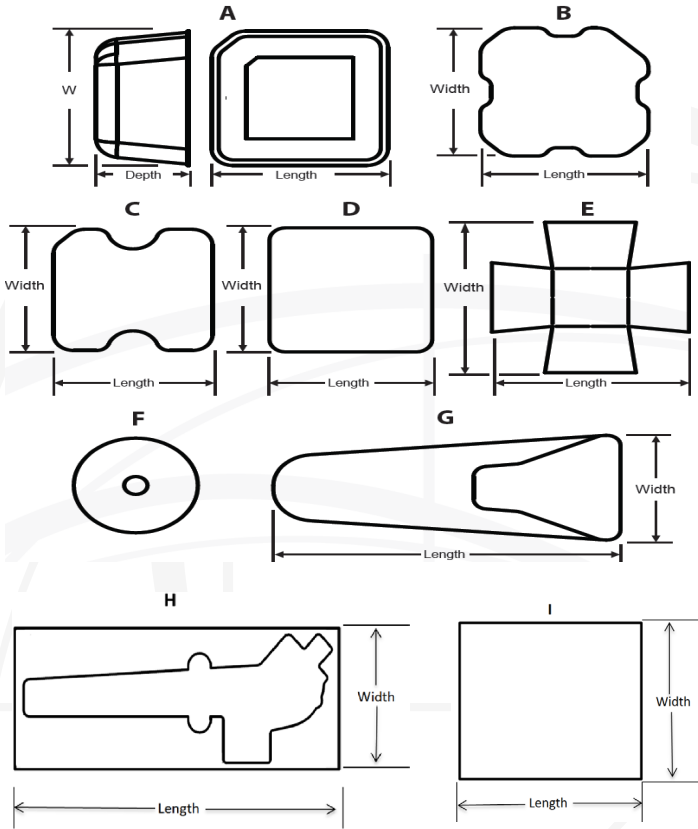

\*NOTE: All dimensions are approximate

Tray #	Inside Dimensions			Outside Dimensions		
	L	W	D	L	W	D
RP1MD	4.5"	4.5"	2.8"	5.5"	5.5"	2.9"
RP1LG	5.6"	5.6"	3.2"	6.4"	6.4"	3.3"
RP2SM	3.4"	3.4"	2.4"	4.6"	4.6"	2.5"
RP2MD	4.5"	4.5"	2.8"	5.5"	5.5"	2.9"
RP2.5SM	3.4"	3.4"	1.2"	4.6"	4.6"	1.3"
RP2.5MD	4.5"	4.5"	1.4"	5.5"	5.5"	1.5"
RP2.5XS	2.3"	2.3"	1.0"	3.7"	3.7"	1.1"
RP3MD	9.8"	4.1"	1.2"	11.1"	5.2"	1.3"
RP3LG	10.0"	4.3"	1.4"	12.3"	6.4"	1.5"

Pouch #	Inside Dimensions		Outside Dimensions	
	L	W	L	W
1097	8.5"	1.75"	9.25"	2.5"
1098	8.5"	2.75"	9.25"	3.5"
1099	2.0"	1.25"	4.25"	2.0"
1100	4.0"	2.25"	7.0"	3.0"
1101	5.0"	3.25"	9.0"	4.0"
1102	6.0"	5.25"	10.0"	6.0"
1103	14.0"	11.25"	18.0"	12.0"
1104	6.25"	2.25"	7.0"	3.0"
1105	4.25"	1.25"	5.0"	2.0"
1106	4.5"	2.75"	5.25"	3.5"
1107	6.25"	3.75"	7.0"	4.5"

## FOAM/URETHANE

- Die-cut and molded
- Cross-linked polyethylene foam and urethane
- EO and gamma sterilization compatible
- Custom designs

\*NOTE: All dimensions are approximate

#	Dimensions		
	L	W	D
A-Foam	4.4"	4.4"	2.0"
B-Foam	3.4"	3.4"	0.13"
C-Foam	4.8"	4.8"	0.38"
C-Foam	2.3"	2.3"	0.13"
E-Foam	6.5"	6.5"	0.13"
F-Foam	1.5"	2.0"	N/A
G-Uret	9.8"	3.9"	N/A
H-Foam	16.50"	8.0"	2.0"
I-Foam	1.13"	1.13"	N/A

## CARTONS

- SBS and e-flute corrugated materials
- Printed and unprinted
- Custom graphic designs
- Custom sizes

\*NOTE: All dimensions are approximate

#	Dimensions		
	L	W	D
1001	6.8"	3.2"	6.8"
1002	4.375"	1.312"	6.0"
1003	6.0"	1.3"	6.0"
1004	2.8"	0.8"	7.0"
1005	5.8"	3.0"	5.8"
1006	6.5"	1.6"	12.5"
1007	3.0"	0.875"	2.50"
1008	9.0"	4.0"	7.0"
1010	6.0"	1.0"	13.0"